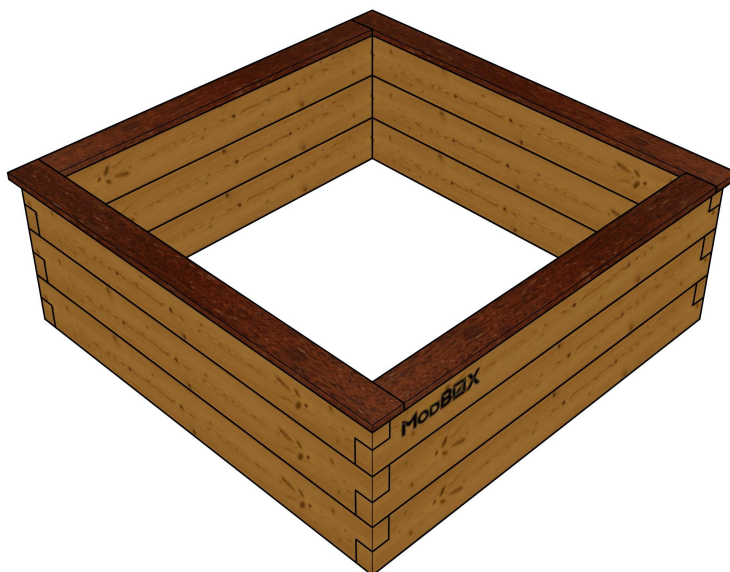

BEN_1250_1250_0450_cap

Benedetto 1250mm x 1250mm x 450mm high Provence

Technical Specifications

| | |
|-----------------------|--------------------|
| Price: | \$590.60 |
| SKU: | BEN125125045C |
| Category: | Benedetto - Square |
| Width: | 1250 mm |
| Length: | 1250 mm |
| Length2: | mm |
| Length3: | mm |
| Height: | 450 mm |
| Lining: | No Liner |
| Style: | Provence |
| Weight (kg): | 100 kg |
| Scoria (L): | 0 L + 0 L |
| Soil (Litres): | 595 L |
| Area: | 1.3 sqm |

Qty Component

| | |
|----|----------------------------------|
| 4 | ModBOX 12mm Rod 595mm long |
| 2 | ModBOX Capping 1109mm long CS CS |
| 2 | ModBOX Capping 1289mm long CL CL |
| 12 | ModBOX Module 1250mm long |